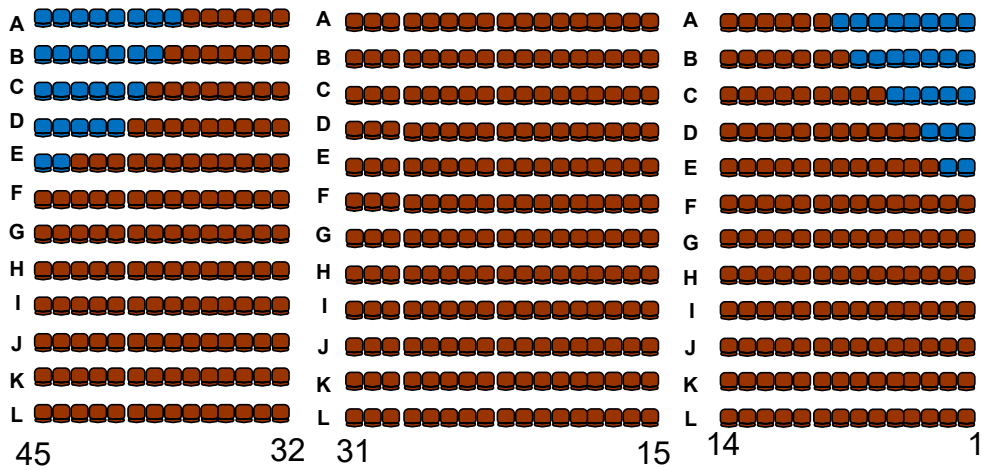

Left Tier

Right Tier

Centre Tier

Welsh Open
Reserved Seating Plan
blue seats restricted view
Semi-Finals & Final
2023